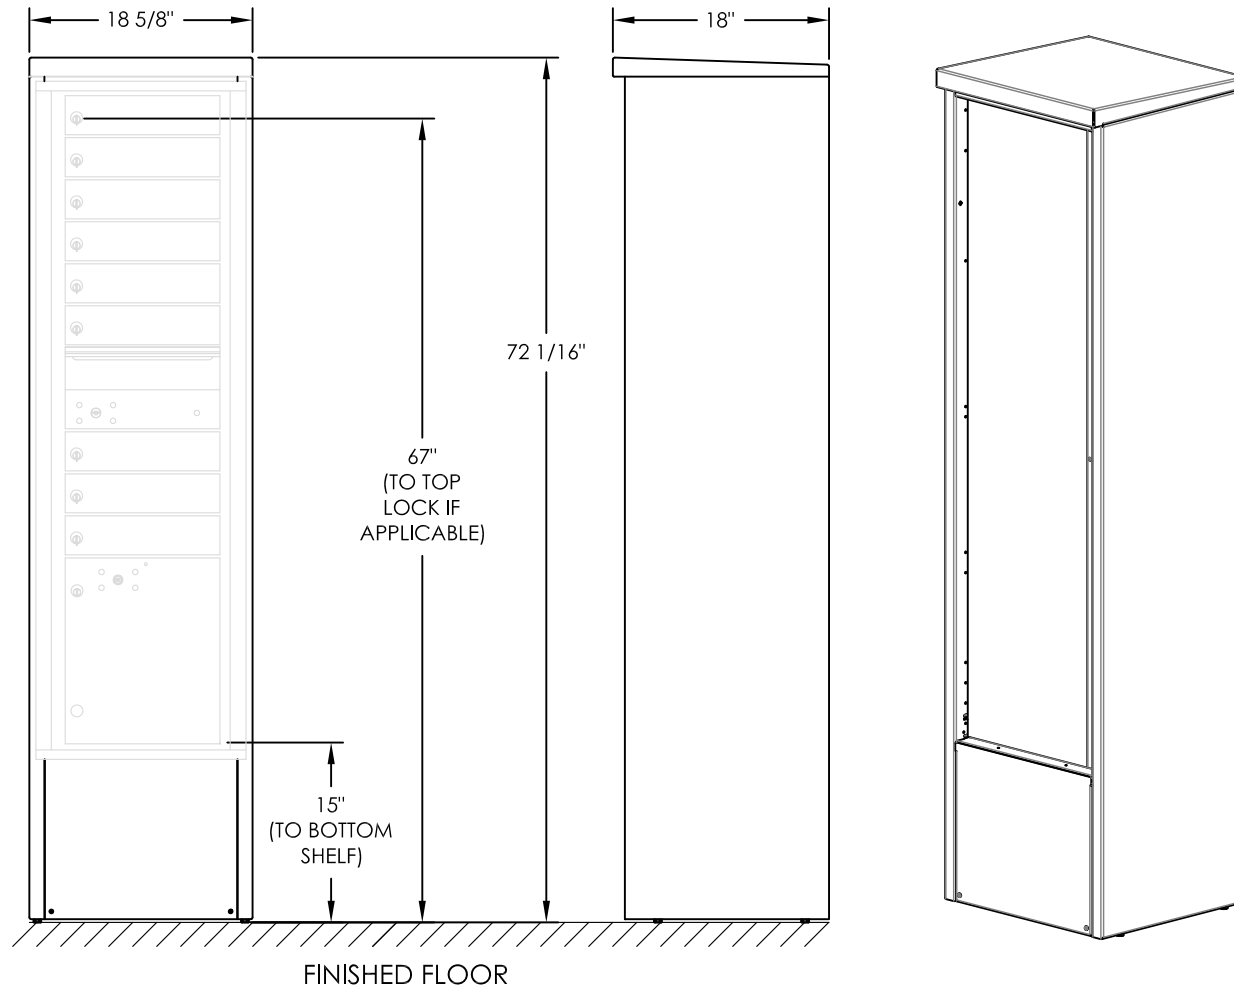

versatile™ 4C Depot, DEP16S

Shown with 4C for dimensional reference only.

NOTES:

1. Depot cabinet design ensures compliance with USPS STD-4C mailbox installation regulations.
2. Accommodates all 4C front-loading single-column 16-High modules.
3. Depot cabinet assembled complete in factory.
4. Depot ships complete with 4C front-loading module installed.
5. May be installed outside or inside - see foundation specification details in installation manual.

PRODUCT SERIES: VERSATILE™ 4C DEPOT		
 5935 Corporate Drive • Manhattan, KS 66503 800.275.1747 • www.florencelockers.com	MODEL DEP16S	REV -
	SCALE 1:16	LAST REV DATE 10/6/2020
	DRAWING NUMBER DEP16SCS	DRAWN BY NBC